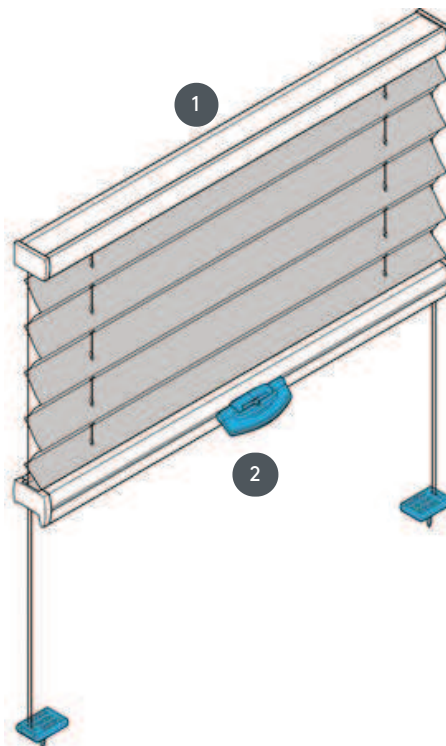

PLEATING PL20DV

Type DV pleated blind for roof windows with tension wires. The system can also be mounted upside down.

1 Top rail fix

2 FLEX plastic handle, foldable

mounting type

screwed

min./max. mass

min. width 15 cm/max.
width 120 cm

min. height 10 cm/max.
height 150 cm

max. area 1.8 m²

waiver

by means of the control
handle

fabric color

according to the latest
collection