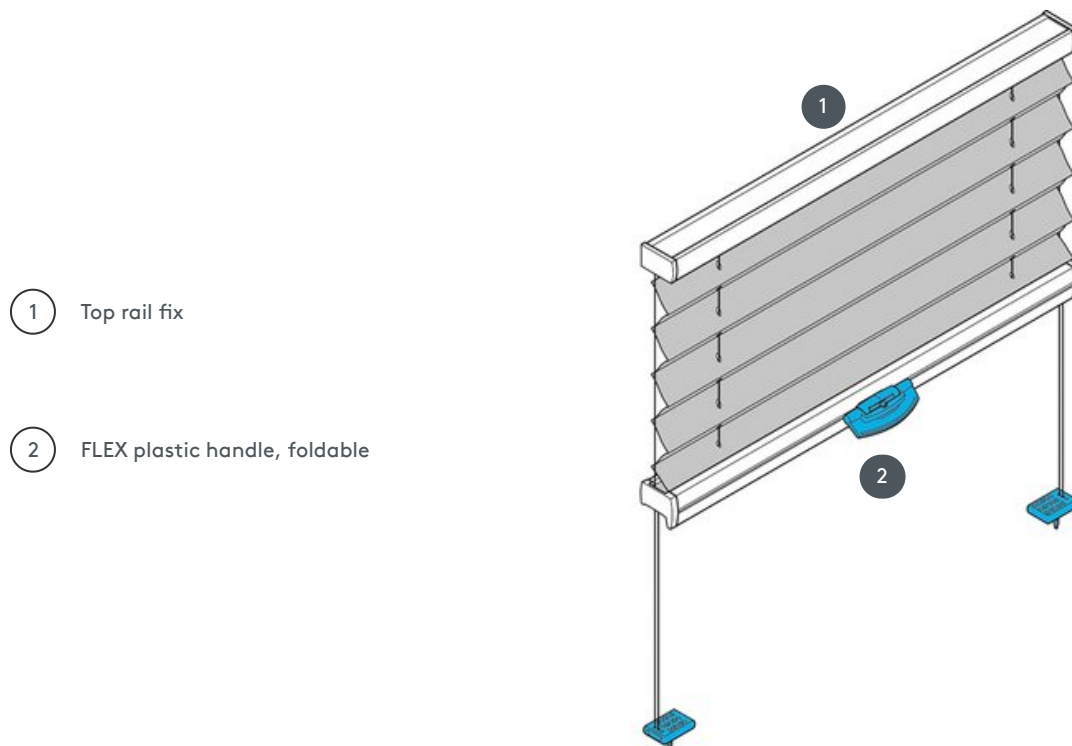

PLEATING PL20DV

Type DV pleated blind for roof windows with tension wires. The system can also be mounted upside down.

1 Top rail fix

2 FLEX plastic handle, foldable

mounting type

screwed

min./max. mass

min. width 15 cm/max.
width 120 cm

min. height 10 cm/max.
height 150 cm

max. area 1.8 m²

waiver

by means of the control
handle

fabric color

according to the latest
collection