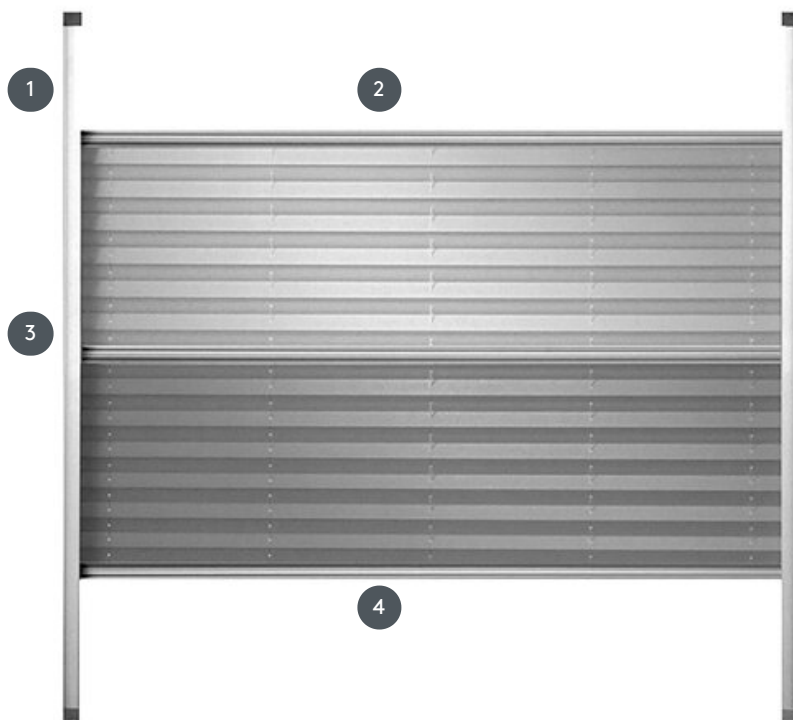

PLEATING PL20SKPLOUTN

“Skylight” pleated blind for roof windows with side guide rails and day/night hanging.

- ① Side guide rail
- ② upper handle bar
- ③ middle handle bar
- ④ lower handle bar

rassemblement

on a skylight
(not suitable for electric
Velux windows)

min./max. mass

min. width 30 cm/max.
width 80 cm

min. height 30 cm/max.
height 150 cm

max. area 1.2 m²

waiter

With handle strip at the
bottom, middle and top
(operation via control rod
possible for higher
windows)