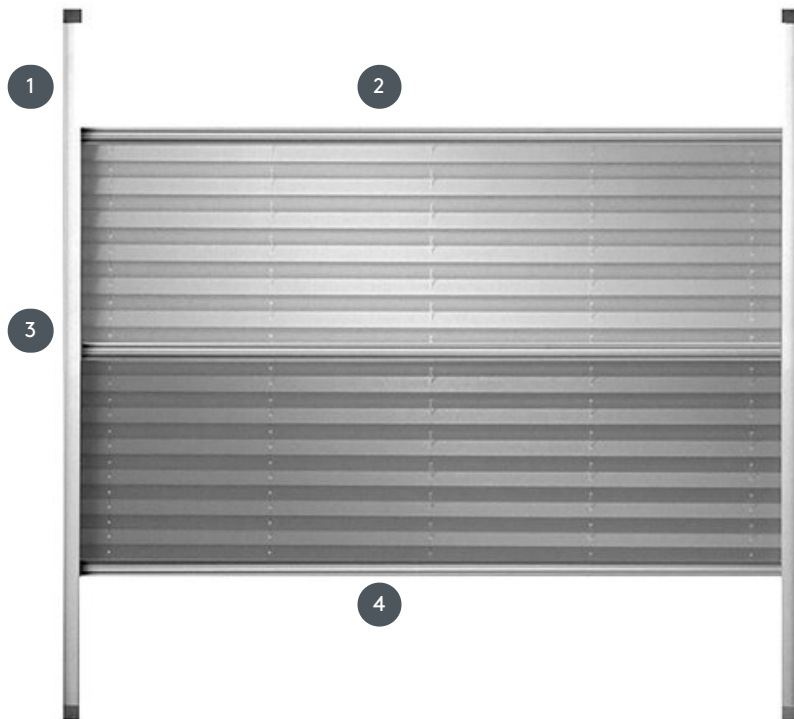

PLEATING PL20SKPLOUTN

“Skylight” pleated blind for roof windows with side guide rails and day/night hanging.

- ① Side guide rail
- ② upper handle bar
- ③ middle handle bar
- ④ lower handle bar

rassemblement

on a skylight
(not suitable for electric
Velux windows)

min./max. mass

min. width 30 cm/max.
width 80 cm

min. height 30 cm/max.
height 150 cm

max. area 1.2 m²

waiter

With handle strip at the
bottom, middle and top
(operation via control rod
possible for higher
windows)