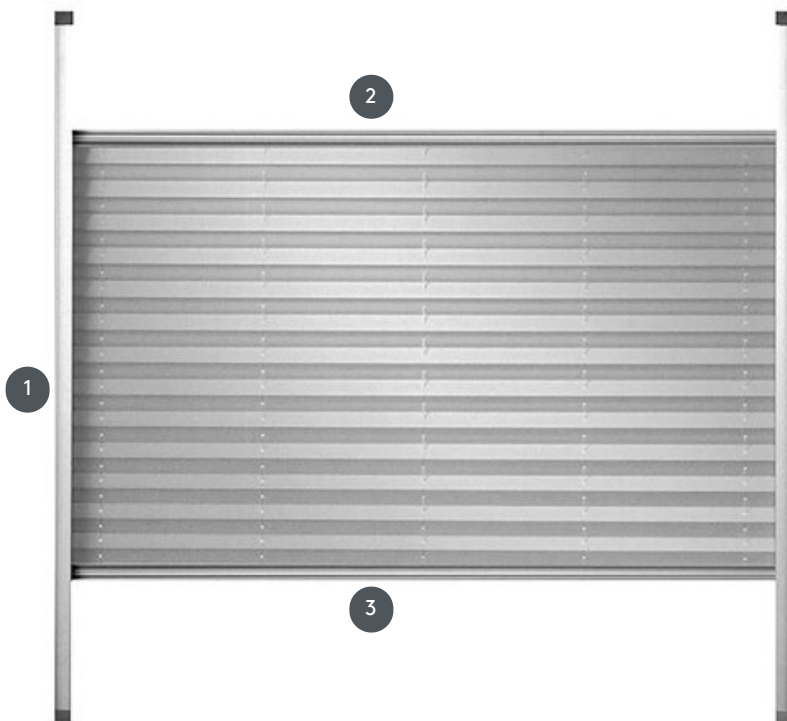

PLEATING PL20SKPLOU

"Skylight" pleated blind for roof windows with side guide rails.

- ① Side guide rail
- ② upper handle bar
- ③ lower handle bar

rassemblement

on a skylight
(not suitable for electric
Velux windows)

min./max. mass

min. width 30 cm/max.
width 150 cm

min. height 30 cm/max.
height 150 cm

max. area 2,2 m²

waiter

With a handle bar at the
bottom and at the top
(operation via control rod
possible for higher
windows)