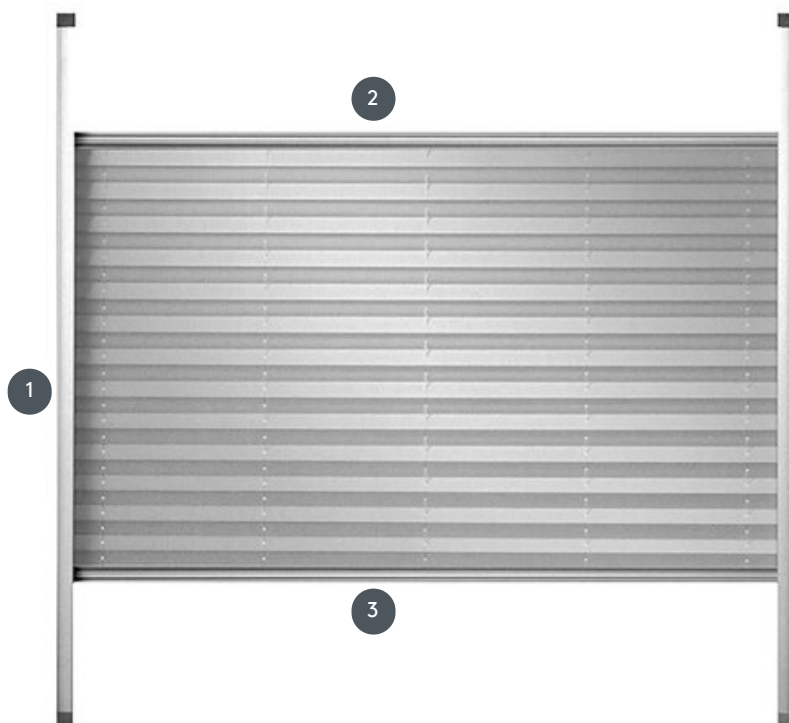

PLEATING PL20SKPLOU

“Skylight” pleated blind for roof windows with side guide rails.

- ① Side guide rail
- ② upper handle bar
- ③ lower handle bar

rassemblement

on a skylight
(not suitable for electric
Velux windows)

min./max. mass

min. width 30 cm/max.
width 150 cm

min. height 30 cm/max.
height 150 cm

max. area 2,2 m²

waiter

With a handle bar at the
bottom and at the top
(operation via control rod
possible for higher
windows)