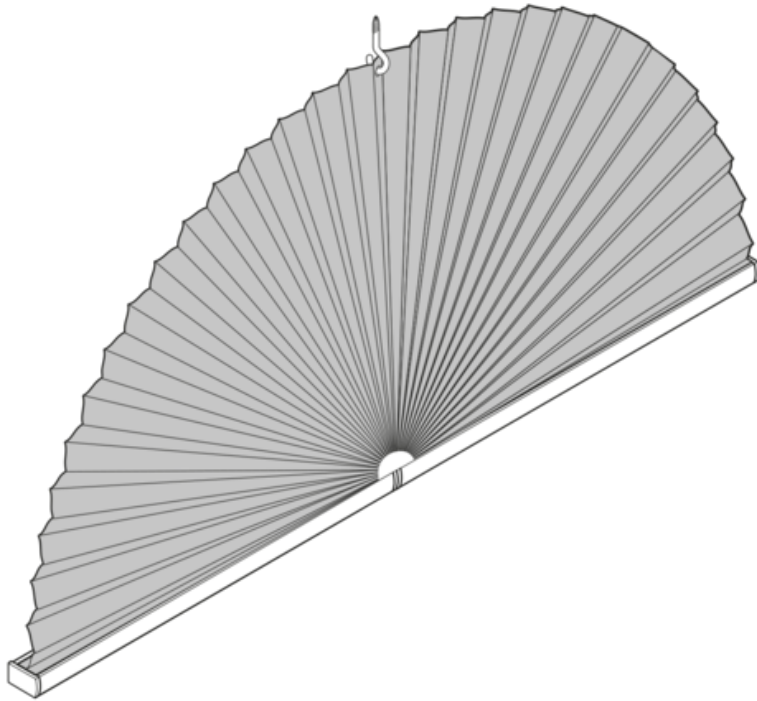

# PLEATING PL20SX180

Pleated blind type SX180, fixed for semicircular system.

## mounting type

---

screwed

## min./max. mass

---

min. baseline 15 cm/max.  
baseline 120 cm

min. height 10 cm/max.  
height 60 cm

## fabric color

---

according to the latest  
collection