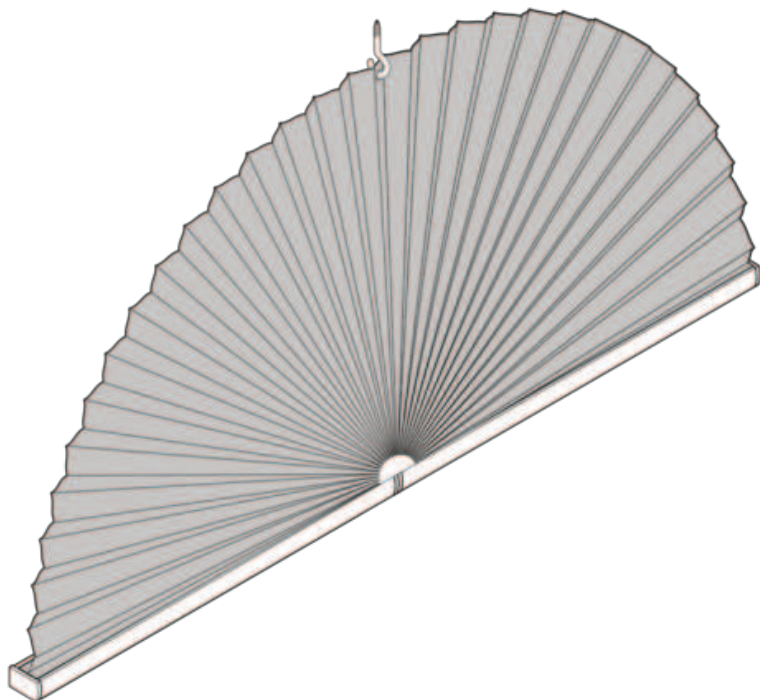

PLEATING PL20SX180

Pleated blind type SX180, fixed for semicircular system.

mounting type

screwed

min./max. mass

min. baseline 15 cm/max.
baseline 120 cm

min. height 10 cm/max.
height 60 cm

waiter

The system cannot be
operated!

fabric color

according to the latest
collection