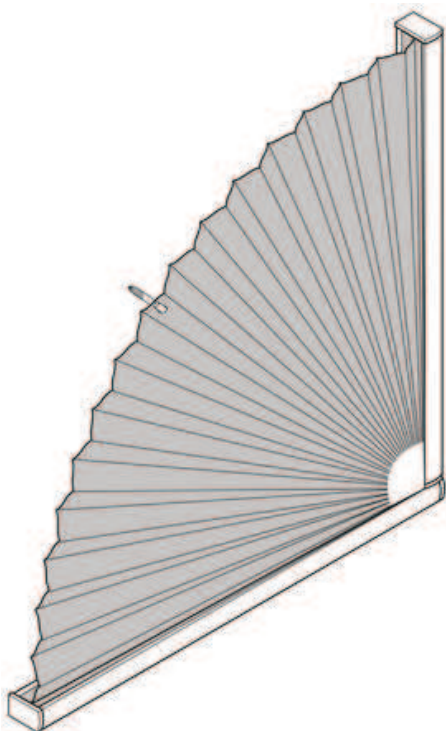

# PLEATING PL20SX90

Pleated blind type SX90, fixed for quarter-circle systems.

## mounting type

---

screwed

## min./max. mass

---

min. baseline 15 cm/max.  
baseline 60 cm

min. height 10 cm/max.  
height 60 cm

## fabric color

---

according to the latest  
collection