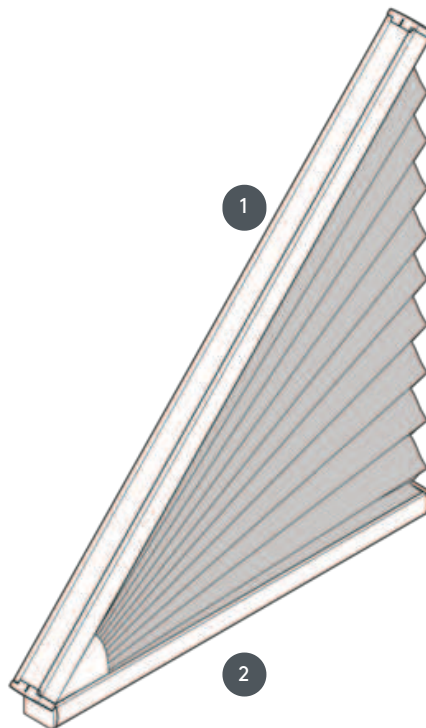

PLEATING PL20GX

Pleated blind type GX, fixed, not operable!

1 Top rail (fixed)

2 Lower rail (fixed)

mounting type

screwed

min./max. mass

min. slope 40 cm/max.
slope 200 cm

min. height 10 cm/max.
height 200 cm

waiter

The system cannot be
operated

fabric color

according to the latest
collection