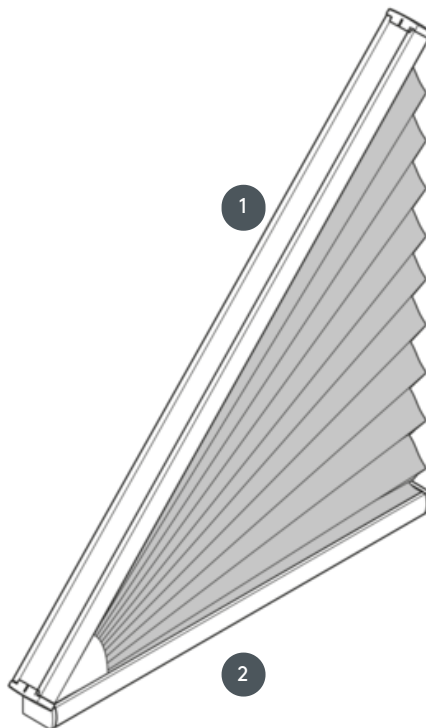

# PLEATING PL20GX

Pleated blind type GX, fixed, not operable!

1 Top rail (fixed)

2 Lower rail (fixed)

## mounting type

---

screwed

## min./max. mass

---

min. slope 40 cm/max.  
slope 200 cm

min. height 10 cm/max.  
height 200 cm