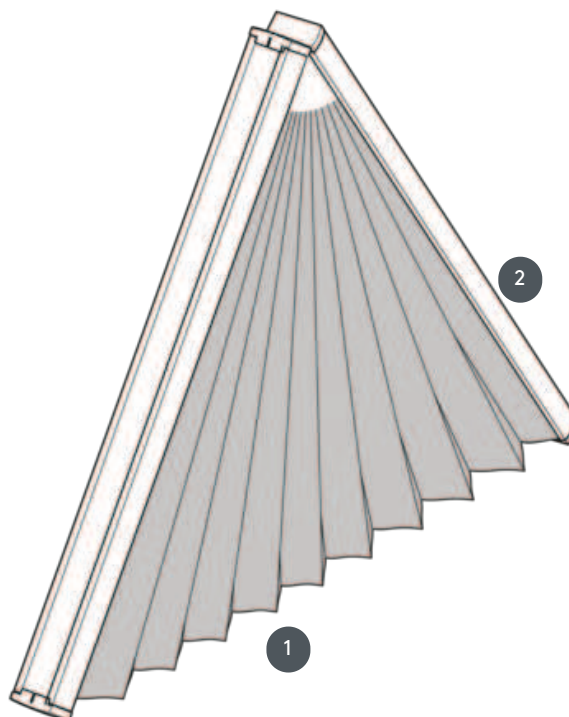

PLEATING PL20SXDR

Pleated blind, type SXDR, fixed, not operable.

1 Calculation width

2 Calculation amount

mounting type

screwed

min./max. mass

min. width 20 cm/max.
width 120 cm

min. height 10 cm/max.
height 120 cm

waiter

System not operable!

fabric color

according to the latest
collection