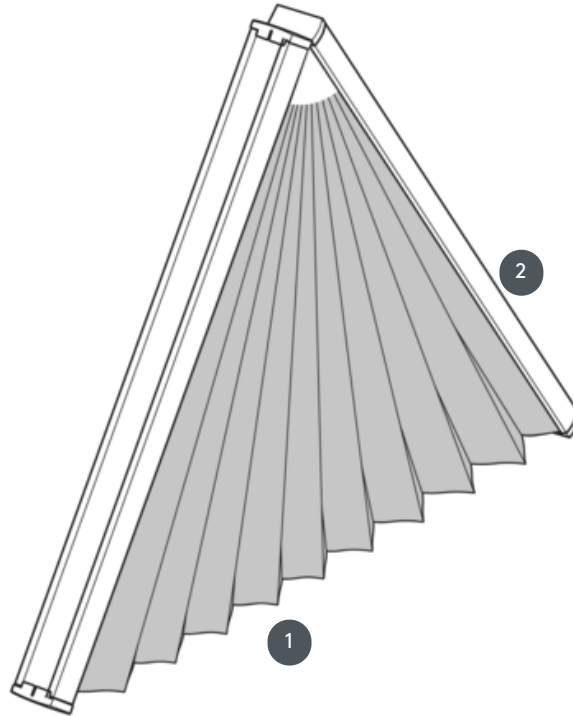

# PLEATING PL20SXDR

Pleated blind, type SXDR, fixed, not operable.

1 Calculation width

2 Calculation amount

## mounting type

screwed

## min./max. mass

min. width 20 cm/max.  
width 120 cm

min. height 10 cm/max.  
height 120 cm