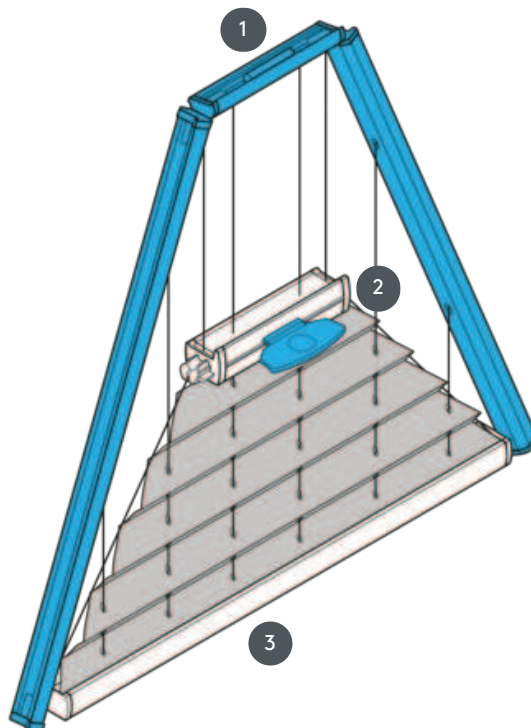

# PLEATING PL20SVDR2

SVDR2 pleated blind, tensioned, with handle control. Fixed tension cords - the system can also be mounted upside down (the curtain closes from top to bottom)

1 Fixed top rail (min. 11.6 cm)

2 Operating rail with handle (EOS standard metal handle or FUSION metal handle, FLEX plastic handle on request)

3 Fixed bottom rail

## mounting type

screwed

## min./max. mass

min. baseline 15 cm/max.  
baseline 150 cm

min. height 10 cm/max.  
height 250 cm