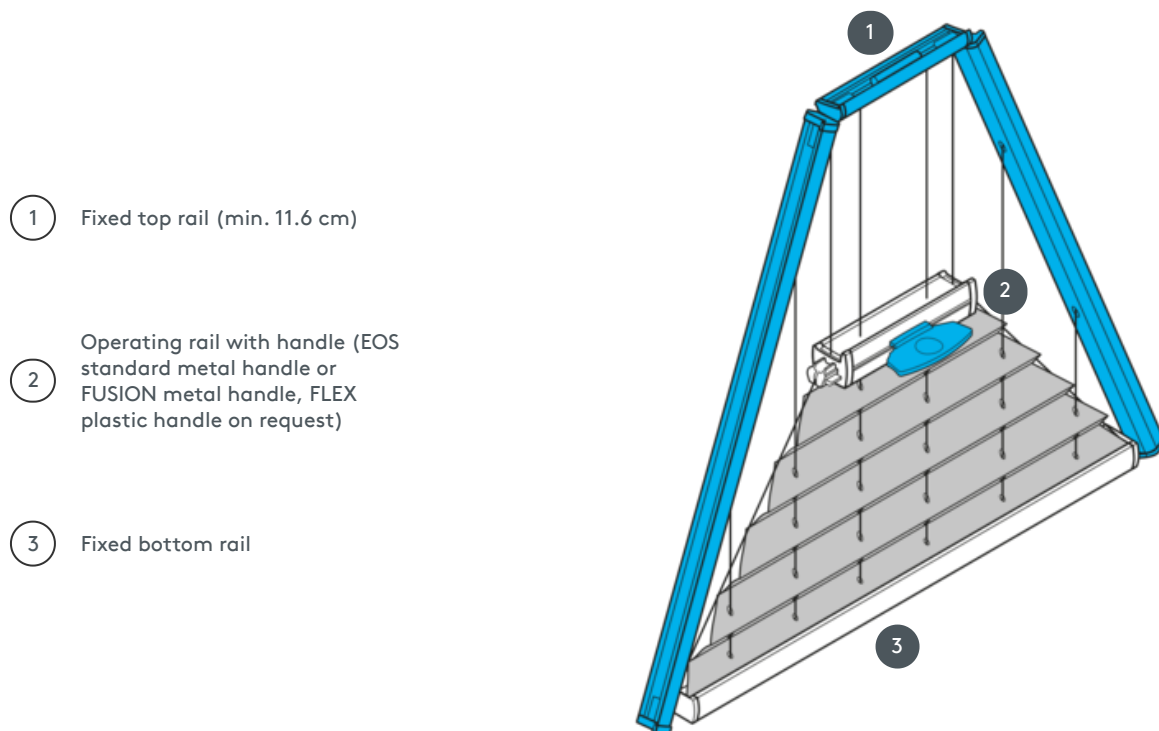

PLEATING PL20SVDR2

SVDR2 pleated blind, tensioned, with handle control. Fixed tension cords - the system can also be mounted upside down (the curtain closes from top to bottom)

1 Fixed top rail (min. 11.6 cm)

2 Operating rail with handle (EOS standard metal handle or FUSION metal handle, FLEX plastic handle on request)

3 Fixed bottom rail

mounting type

screwed

min./max. mass

min. baseline 15 cm/max.
baseline 150 cm

min. height 10 cm/max.
height 250 cm

waiver

by means of a handle on
the control rail

fabric color

according to the latest
collection