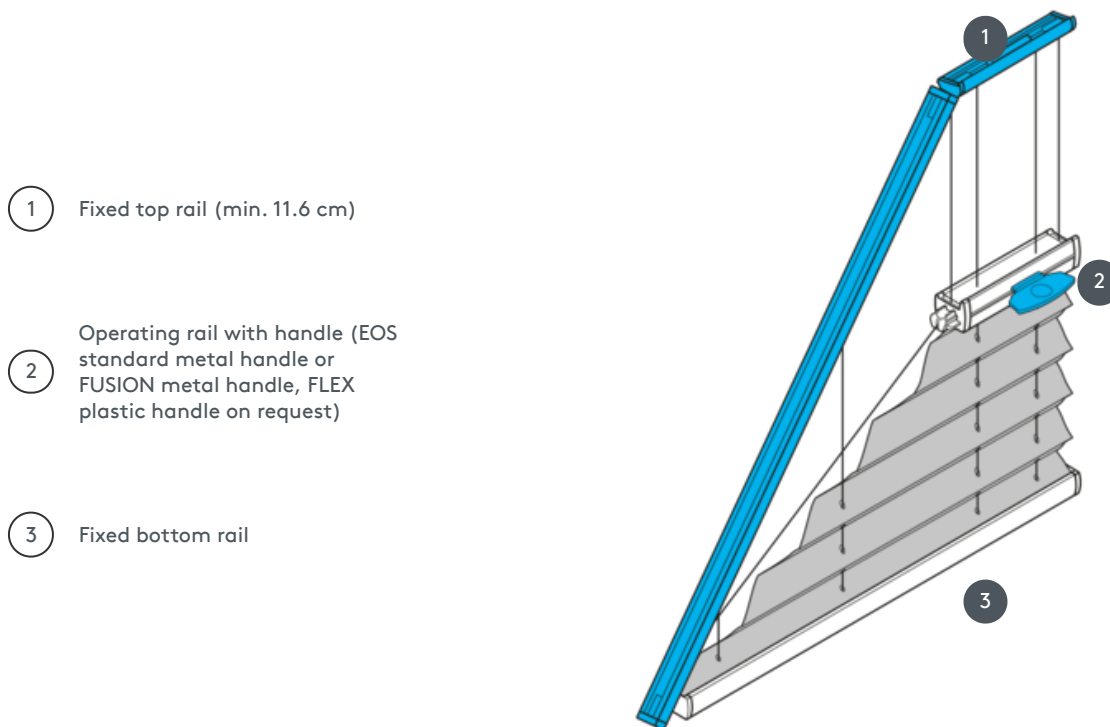

PLEATING PL20SVDR1

SVDR1 pleated blind, tensioned, with handle Fixed tension cords - the system can also be mounted upside down (the curtain closes from top to bottom)

1 Fixed top rail (min. 11.6 cm)

2 Operating rail with handle (EOS standard metal handle or FUSION metal handle, FLEX plastic handle on request)

3 Fixed bottom rail

mounting type

screwed

min./max. mass

min. baseline 15 cm/max.
baseline 100 cm

min. height 10 cm/max.
height 250 cm

waiver

by means of a handle on
the control rail