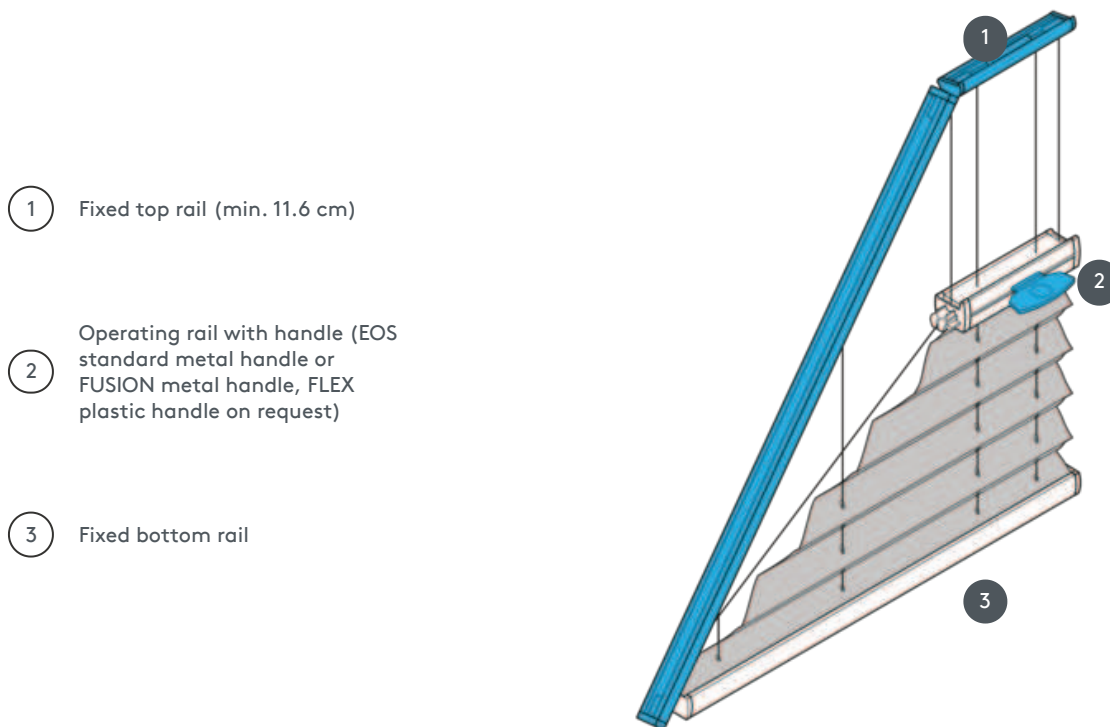

PLEATING PL20SVDR1

SVDR1 pleated blind, tensioned, with handle Fixed tension cords - the system can also be mounted upside down (the curtain closes from top to bottom)

1 Fixed top rail (min. 11.6 cm)

2 Operating rail with handle (EOS standard metal handle or FUSION metal handle, FLEX plastic handle on request)

3 Fixed bottom rail

mounting type

screwed

min./max. mass

min. baseline 15 cm/max.
baseline 100 cm

min. height 10 cm/max.
height 250 cm

waiver

by means of a handle on
the control rail