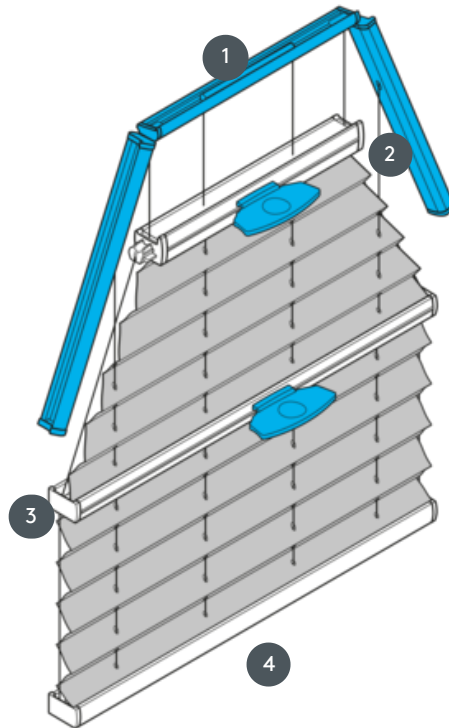

PLEATING

PL20SV6

SV6 pleated blind, tensioned, with handle Fixed tension cords - the system can also be mounted upside down (the curtain closes from top to bottom)

- ① Fixed top rail (min. 11.6 cm)
- ② Operating rail with handle (EOS standard metal handle or FUSION metal handle, FLEX plastic handle on request)
- ③ Operating rail with handle (EOS standard metal handle or FUSION metal handle, FLEX plastic handle on request)
- ④ Lower rail (fixed)

mounting type	min./max. mass	waiver	fabric color
screwed	min. baseline 50 cm/max. baseline 150 cm Maximum height dimensions: min. height 30 cm/max. height 250 cm	using handles on the operating rails	according to the latest collection