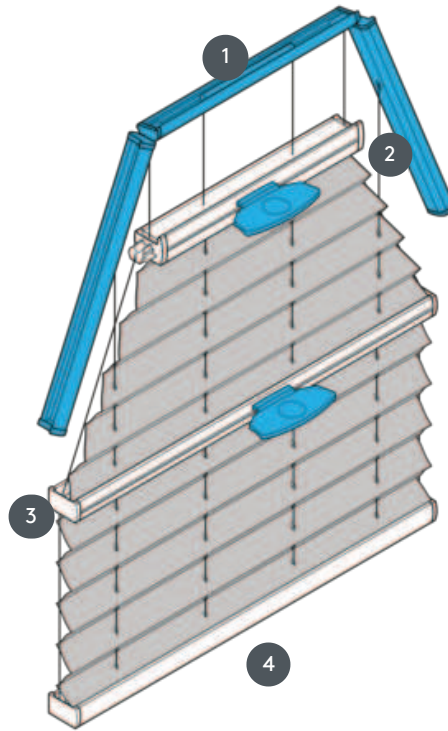

PLEATING PL20SV6

SV6 pleated blind, tensioned, with handle Fixed tension cords - the system can also be mounted upside down (the curtain closes from top to bottom)

- ① Fixed top rail (min. 11.6 cm)
- ② Operating rail with handle (EOS standard metal handle or FUSION metal handle, FLEX plastic handle on request)
- ③ Operating rail with handle (EOS standard metal handle or FUSION metal handle, FLEX plastic handle on request)
- ④ Lower rail (fixed)

mounting type	min./max. mass	waiver	fabric color
screwed	min. baseline 50 cm/max. baseline 150 cm Maximum height dimensions: min. height 30 cm/max. height 250 cm	using handles on the operating rails	according to the latest collection