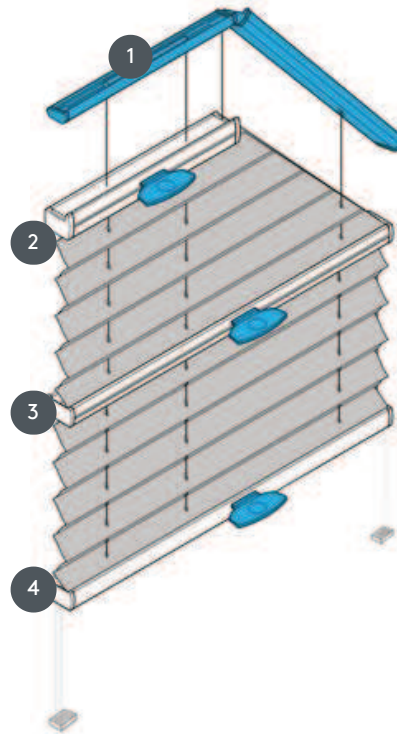

# PLEATING PL20SV5OU

SV5OU pleated blind, tensioned, with handle.

- 1 Fixed top rail (min. 11.6 cm)
- 2 Operating rail with handle (EOS standard metal handle or FUSION metal handle, FLEX plastic handle on request)
- 3 Operating rail with handle (EOS standard metal handle or FUSION metal handle, FLEX plastic handle on request)
- 4 Operating rail with handle (EOS standard metal handle or FUSION metal handle, FLEX plastic handle on request)

## mounting type

screwed

## min./max. mass

min. baseline 35 cm/max.  
baseline 120 cm

### Maximum height