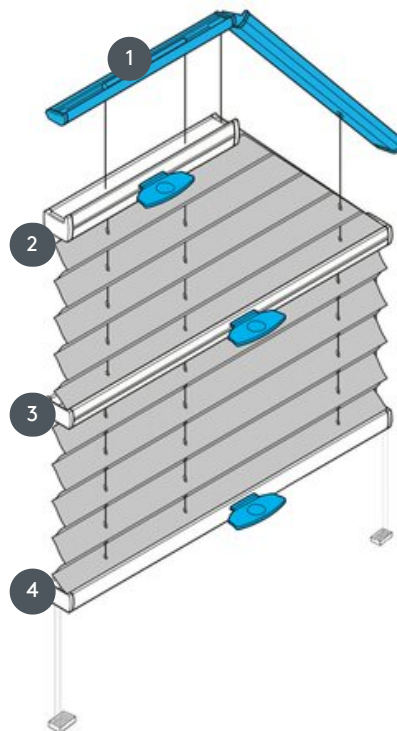

PLEATING PL20SV5OU

SV5OU pleated blind, tensioned, with handle.

- 1 Fixed top rail (min. 11.6 cm)
- 2 Operating rail with handle (EOS standard metal handle or FUSION metal handle, FLEX plastic handle on request)
- 3 Operating rail with handle (EOS standard metal handle or FUSION metal handle, FLEX plastic handle on request)
- 4 Operating rail with handle (EOS standard metal handle or FUSION metal handle, FLEX plastic handle on request)

mounting type

screwed

min./max. mass

min. baseline 35 cm/max.
baseline 120 cm

Maximum height

dimensions:

min. height 30 cm/max.
height 200 cm

max. area 2,0 m²