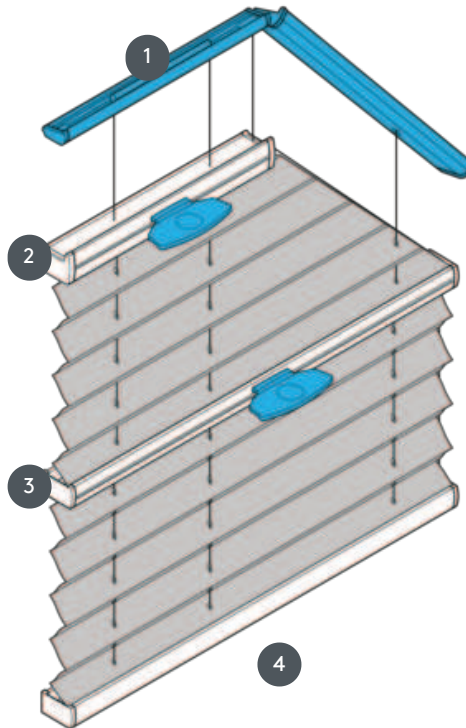

PLEATING PL20SV5

SV5 pleated blind, tensioned, with handle Fixed tension cords - the system can also be mounted upside down (the curtain closes from top to bottom)

- ① Fixed top rail (min. 11.6 cm)
- ② Operating rail with handle (EOS standard metal handle or FUSION metal handle, FLEX plastic handle on request)
- ③ Operating rail with handle (EOS standard metal handle or FUSION metal handle, FLEX plastic handle on request)
- ④ Lower rail (fixed)

mounting type	min./max. mass	waiver	fabric color
screwed	min. baseline 35 cm/max. baseline 150 cm Maximum height dimensions: min. height 30 cm/max. height 250 cm max. area 3.75 m ²	using handles on the operating rails	according to the latest collection