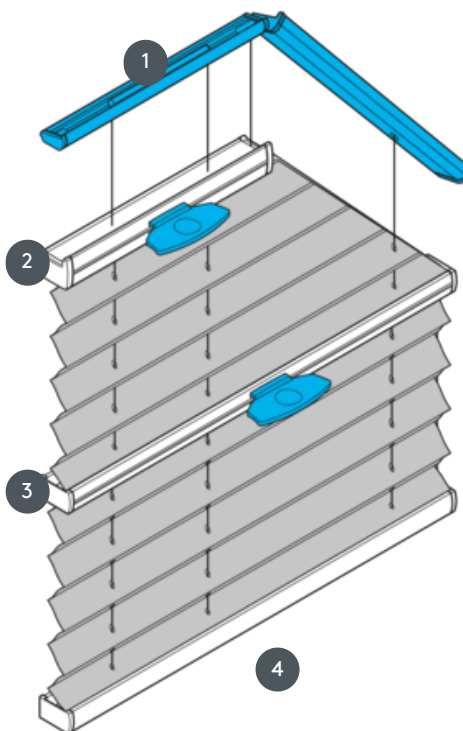

PLEATING PL20SV5

SV5 pleated blind, tensioned, with handle Fixed tension cords - the system can also be mounted upside down (the curtain closes from top to bottom)

- 1 Fixed top rail (min. 11.6 cm)
- 2 Operating rail with handle (EOS standard metal handle or FUSION metal handle, FLEX plastic handle on request)
- 3 Operating rail with handle (EOS standard metal handle or FUSION metal handle, FLEX plastic handle on request)
- 4 Lower rail (fixed)

mounting type

screwed

min./max. mass

min. baseline 35 cm/max.
baseline 150 cm

Maximum height dimensions:
min. height 30 cm/max.
height 250 cm

max. area 3.75 m²

waiver

using handles on the
operating rails