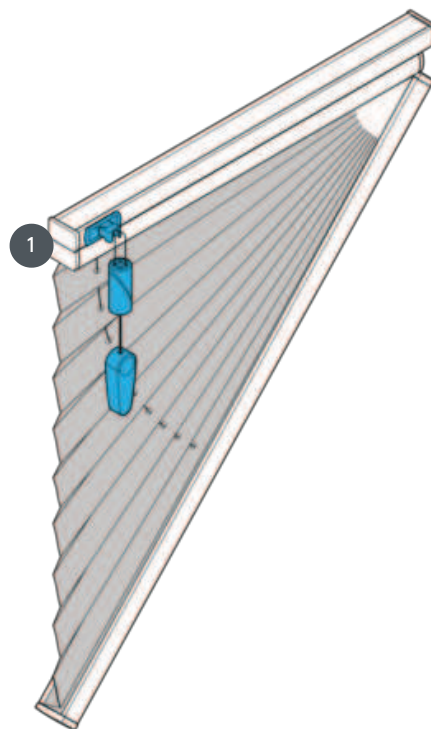

PLEATING PL20GFSU

GFSU type pleated blind, free-hanging with string control and cord brake at an angle of 1°-60°. Without cord brake, angle of inclination 51°-60°. The curtain can be lowered down to the angle.

1 Cord lock and brake

mounting type

screwed

min./max. mass

min. slope 40 cm/max.
slope 230 cm

min. height 10 cm/max.
height 250 cm

max. inclination 60°

max. area 5.0 m²

waiver

using a drawstring with
cord brake (always at the
highest window height)

fabric color

according to the latest
collection