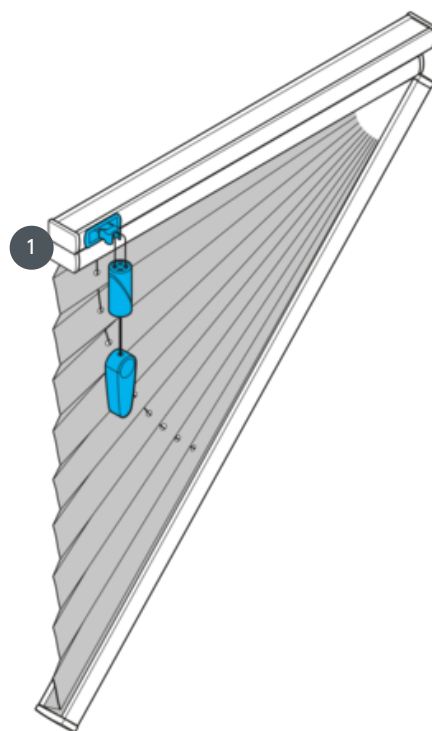

PLEATING PL20GFSU

GFSU type pleated blind, free-hanging with string control and cord brake at an angle of 1°-60°. Without cord brake, angle of inclination 51°-60°. The curtain can be lowered down to the angle.

1 Cord lock and brake

mounting type

screwed

min./max. mass

min. slope 40 cm/max.
slope 230 cm

min. height 10 cm/max.
height 250 cm

max. inclination 60°

max. area 5.0 m²

waiver

using a drawstring with
cord brake (always at the
highest window height)

fabric color

according to the latest
collection