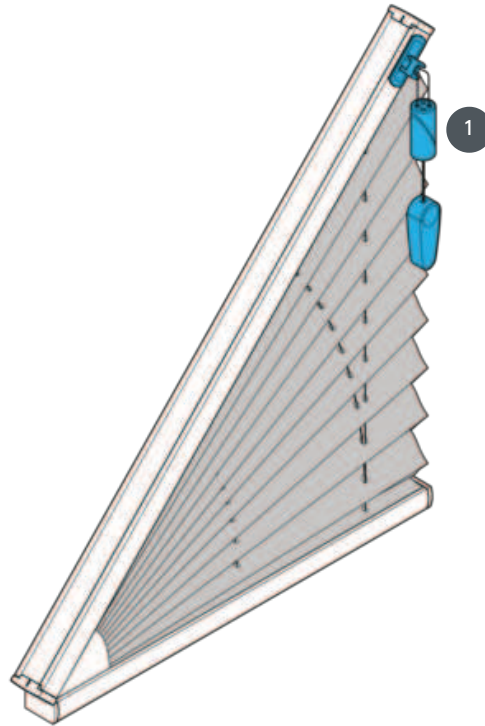

PLEATING PL20GFSO

GFSO pleated blind, free-hanging with string control and cord brake at an angle of inclination of 1°-60°. Without cord brake, angle of inclination 51°-60°. The curtain can be raised up to the angle.

1 Cord lock and brake

mounting type	min./max. mass	waiter	fabric color
screwed	min. slope 40 cm/max. slope 230 cm min. height 10 cm/max. height 200 cm max. inclination 60° max. area 5.0 m ²	using a drawstring and cord brake (up to an angle of inclination of 50°) using a drawstring without cord brake (from an angle of inclination of 51°-60°) The operating side is always at the highest window height	according to the latest collection