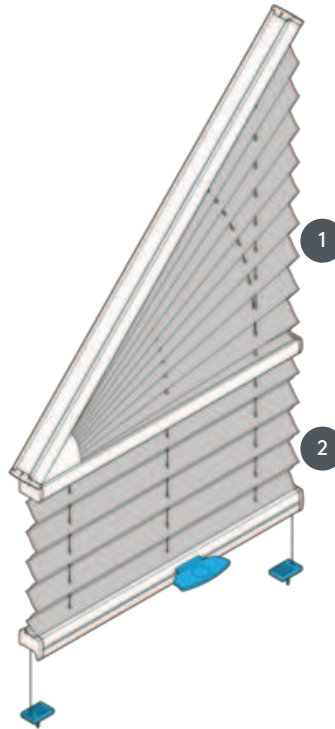

# PLEATING PL20GV

Pleated blind type GV braced with handle control - inclination angle of 5°-50° (the curtain can only be operated in a straight area, the upper triangle is fixed!) , can also be mounted upside down

## mounting type

screwed

## min./max. mass

min. slope 30 cm/max.  
slope 120 cm

min. height 30 cm/max.  
height 220 cm

max. inclination 50°

max. area 3.0 m<sup>2</sup>

**For gable windows, be sure  
to specify clear dimensions  
(excluding installation on  
window frames and wall  
mounting)**