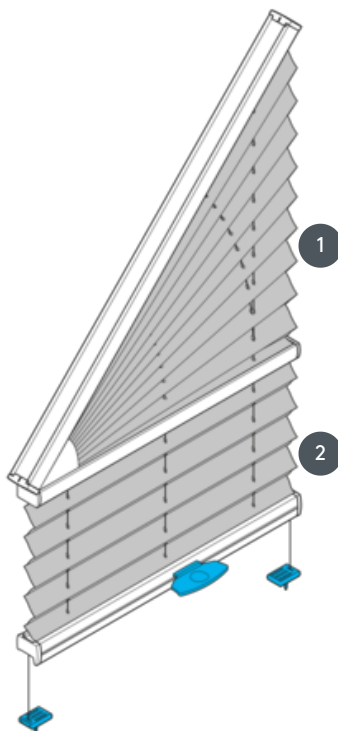

PLEATING PL20GV

Pleated blind type GV braced with handle control - inclination angle of 5°-50° (the curtain can only be operated in a straight area, the upper triangle is fixed!) , can also be mounted upside down

1 fixed standing

2 operable

mounting type

screwed

min./max. mass

min. slope 30 cm/max.
slope 120 cm

min. height 30 cm/max.
height 220 cm

max. inclination 50°

max. area 3.0 m²

**For gable windows, be sure
to specify clear dimensions
(excluding installation on
window frames and wall
mounting)**

waiter

using the control handle on
the bottom bar

fabric color

according to the latest
collection