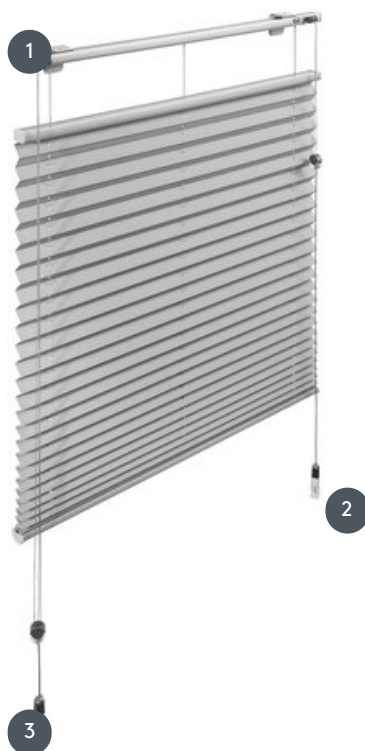

PLEATING PL20FU

Pleated blind for turn-tilt windows and doors, operated by 2 pull cords with cord brake on both sides of the window for independent lifting and lowering of the upper and lower package rail

- ① cord brake
- ② Drawstring for top rail
- ③ Drawstring for the bottom rail

mounting type

screwed

min./max. mass

min. width 40 cm/max.
width 250 cm (depending
on fabric!)

min. height 10 cm/max.
height 250 cm

max. area 5.0 m² (for
blackout fabrics max. 4m²)

waiter

Made by pull cords with
cord brakes on both sides of
the window for
independent lifting and
lowering of the upper and
lower package rail

fabric color