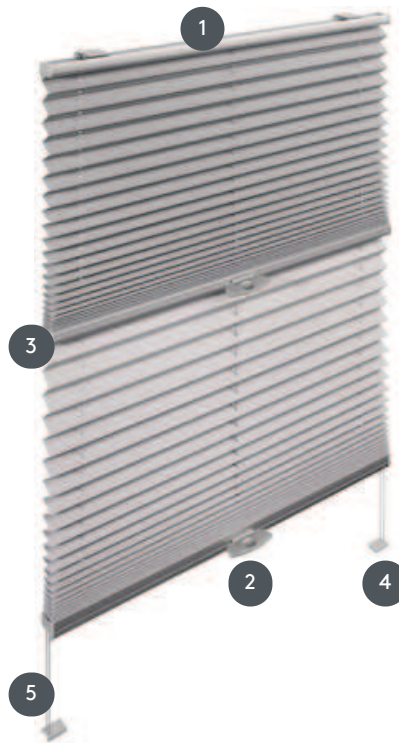

# PLEATING PL20VTN

Pleated blind with 2 hangings (day/night) for tilt-turn windows and balcony doors, operated by handles on the 2 moving rails.

1 Top rail (fixed)

2 EOS standard metal handle or FUSION metal handle, FLEX plastic handle on request

3 Operating rail (middle and bottom rails can be moved individually)

4 Spanschuh

5 Tie cord

## mounting type

screwed

## min./max. mass

min. width 15 cm/max.  
width 120 cm

min. height 10 cm/max.  
height 220 cm

max. area 2.5 m<sup>2</sup> (max.  
area per curtain!)