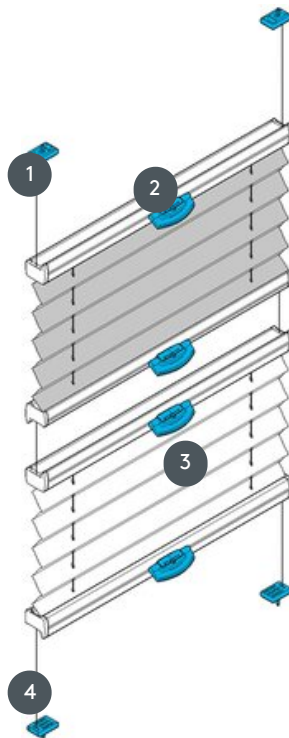

PLEATING PL20VOUTN2

Pleated blind with 2 hangings (day/night) for tilt-turn windows and balcony doors, operated by handles on the 4 moving rails.

- 1 Spanschuh
- 2 Operating rail (each of the 4 rails can be moved individually)
- 3 EOS standard metal handle or FUSION metal handle, FLEX plastic handle on request
- 4 Tie cord

mounting type

either screwed or glued

min./max. mass

min. width 15 cm/max.
width 120 cm

min. height 10 cm/max.
height 220 cm

max. area 2.0 m² (max.
area per curtain!)

waiver

by means of handles on the
4 operating rails