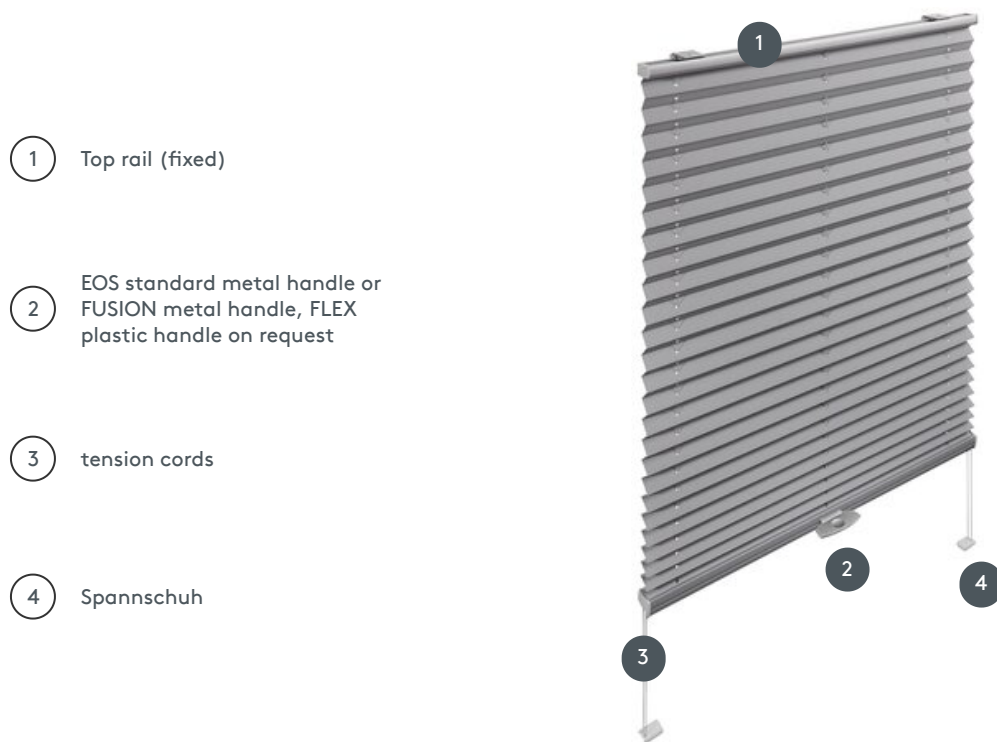

PLEATING PL20V

Pleated blind for tilt-turn windows and doors, operated by means of a handle on the bottom rail. The system can also be mounted upside down, i.e. the curtain closes from bottom to top.

1 Top rail (fixed)

2 EOS standard metal handle or FUSION metal handle, FLEX plastic handle on request

3 tension cords

4 Spanschuh

mounting type

screwed

min./max. mass

min. width 15 cm/max.
width 150 cm

min. height 10 cm/max.
height 270 cm

max. area 3 m²

waiter

using the control handle on
the bottom bar

fabric color

according to the latest
collection