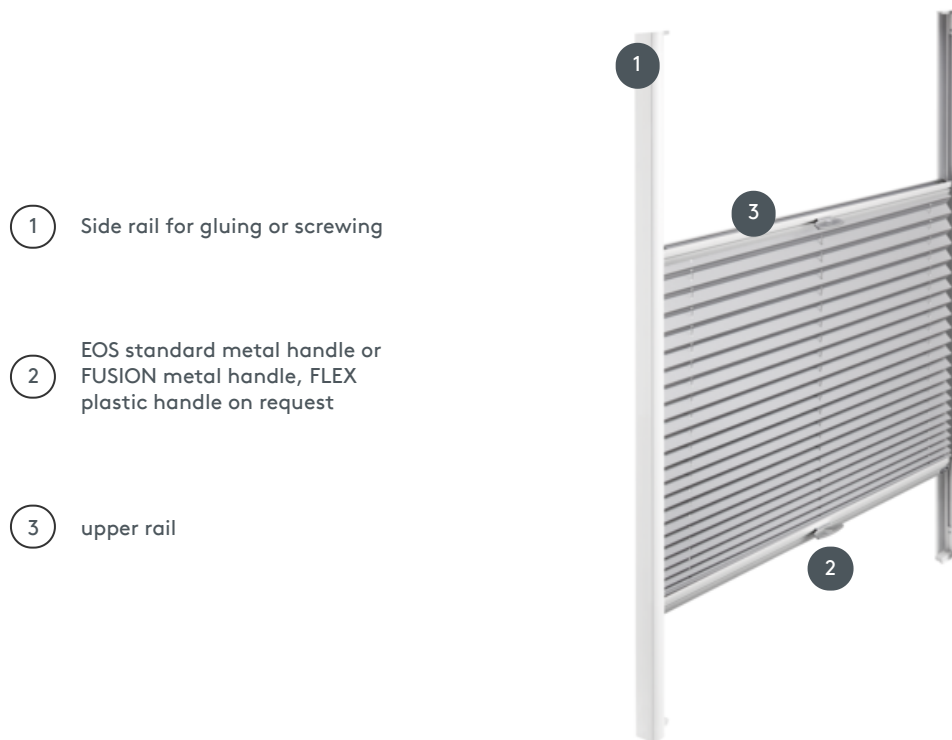

# PLEATING PL20SSVOU

Pleated blind for gluing or screwing for tilt-turn windows and doors, operated by means of handles on the top and bottom rails.

1 Side rail for gluing or screwing

2 EOS standard metal handle or FUSION metal handle, FLEX plastic handle on request

3 upper rail

## mounting type

either screwed or glued

## special dimensions

min. width 15 cm/max.  
width 170 cm

min. height 10 cm/max.  
height 200 cm

max. area 3 m<sup>2</sup>