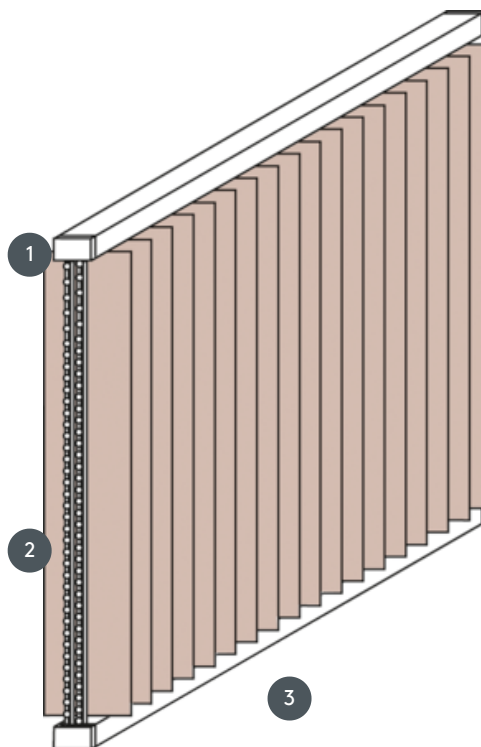

VERTICAL BLINDS

VJ020-S

Vertical blind complete system for installation between ceiling and floor or in the window recess with mounting clips. Mounting brackets for wall mounting at an additional cost.

- 1 Top rail in matt white, natural anodized, window grey or matt black
- 2 Drawstring and reversible chain in white, grey or black
- 3 Bottom rail in matt white, natural anodized, window grey or matt black

rassemblement

Niche or wall

max. mass

max. width 400 cm
max. height 400 cm
max. area 16 m²

Mechanical color

matt white (RAL 9016)
natural anodized aluminum (E6-EV1)
Window grey structure (RAL 7040)
matt black structure (RAL 9005)
RAL special painting on request (at an additional charge)

waiter

using a drawstring and reversible chain (white, grey, black)
Operation either left or right