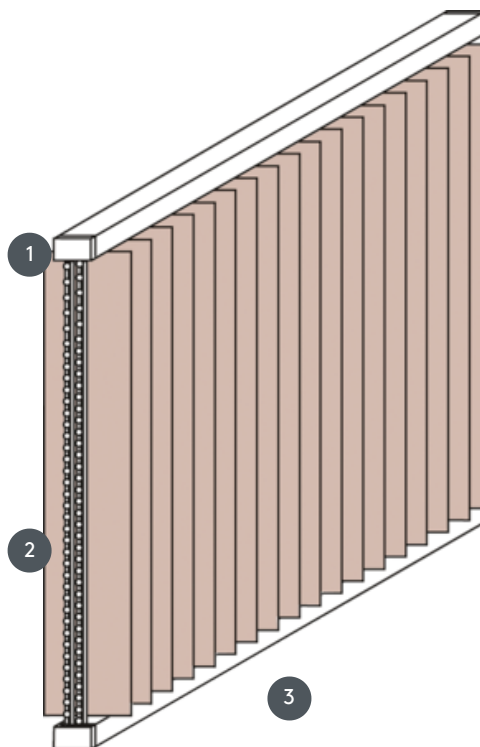

VERTICAL BLINDS

VJ020-S

Vertical blind complete system for installation between ceiling and floor or in the window recess with mounting clips. Mounting brackets for wall mounting at an additional cost.

- 1 Top rail in matt white, natural anodized, window grey or matt black
- 2 Drawstring and reversible chain in white, grey or black
- 3 Bottom rail in matt white, natural anodized, window grey or matt black

rassemblement

Niche or wall

max. mass

max. width 400 cm
max. height 400 cm
max. area 16 m²

Mechanical color

matt white (RAL 9016)
natural anodized aluminum (E6-EV1)
Window grey structure (RAL 7040)
matt black structure (RAL 9005)
RAL special painting on request (at an additional charge)

waiter

using a drawstring and reversible chain (white, grey, black)
Operation either left or right