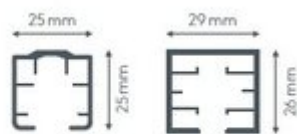

ALUMINUM RAILS WG550 OSCURO

Counter-pull system for systems with an inclination of 0°, operated by crank or motor

rassemblement

between or under the rafters or combined

Rail colors

white (RAL 9010)
aluminum (RAL 9006)
RAL special painting on request (at an additional charge)

Bending radius (standard)

upon request

extras

RAL special paint
Bending on request
Electrical accessories (handheld radio transmitter, switch,...)
Assembly Z or K
additional guide rail

cross-section

Querschnitt