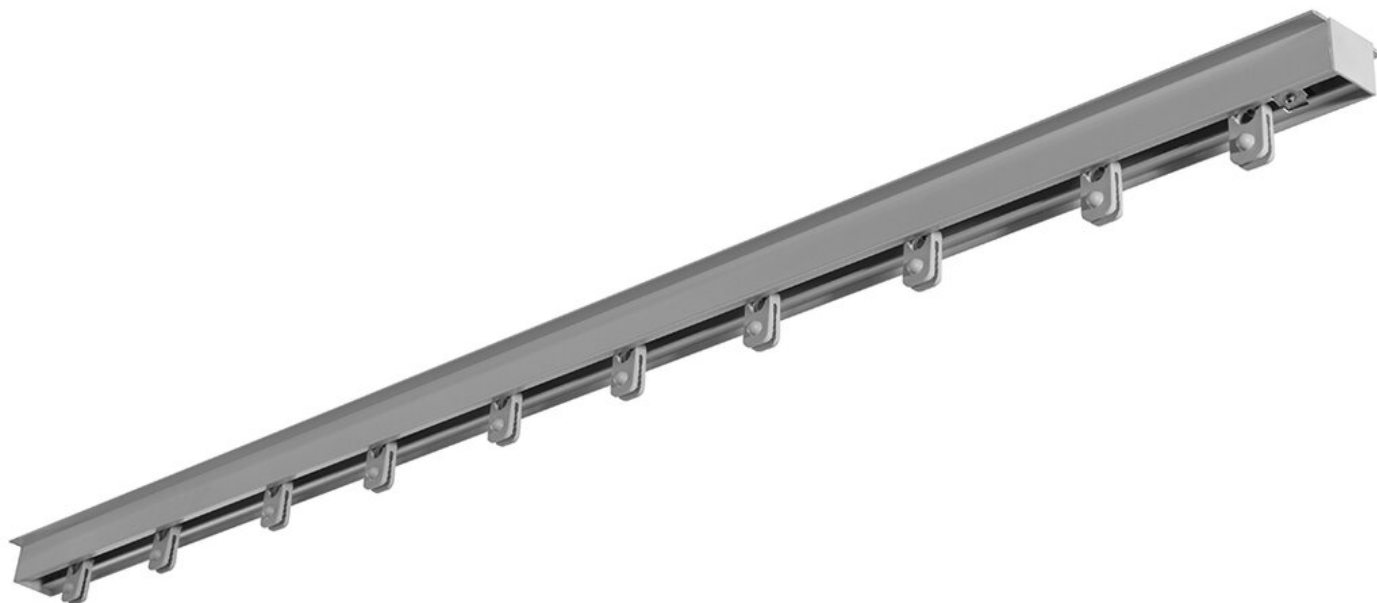

# ALUMINUM RAILS HM20110 OUTDOOR

The curtain profiles are made of lightweight aluminum and are an elegant solution for a wide range of applications.

## max. curtain weight

12-15 kg per linear meter

## Rail colors

white (RAL 9016)  
grey (RAL 7038)

## Bending radius (standard)

30 cm