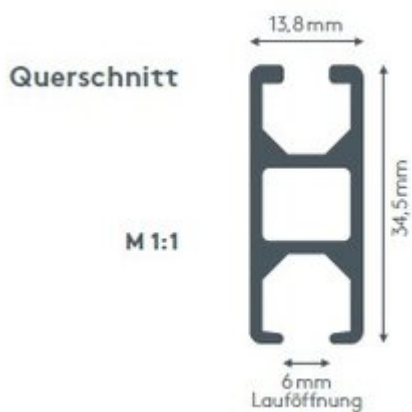

cross-section

You can find further information at leha.at
Project-related special designs available on request.
All values are manufacturer's specifications, production-related fluctuations are possible.
Stand 20.11.2024