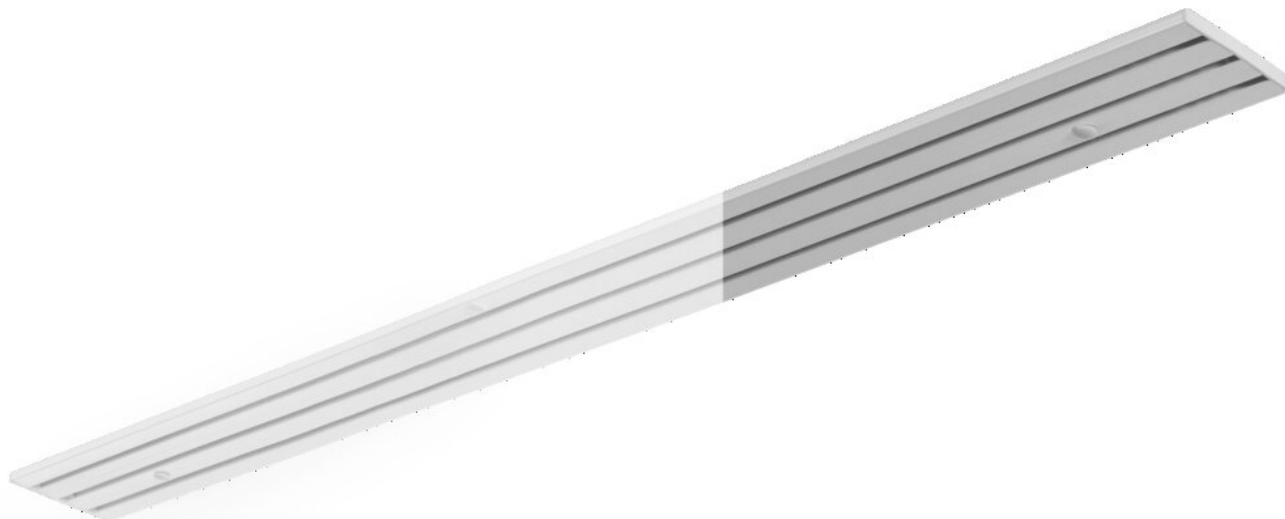

# ALUMINUM RAILS 734 NANO

Reversible rail can be used in three or four ways

## max. curtain weight

11 kg

## Rail colors

white (RAL 9016)  
aluminium (approximately  
suitable for RAL 9023)  
RAL special painting on  
request (at an additional  
charge)