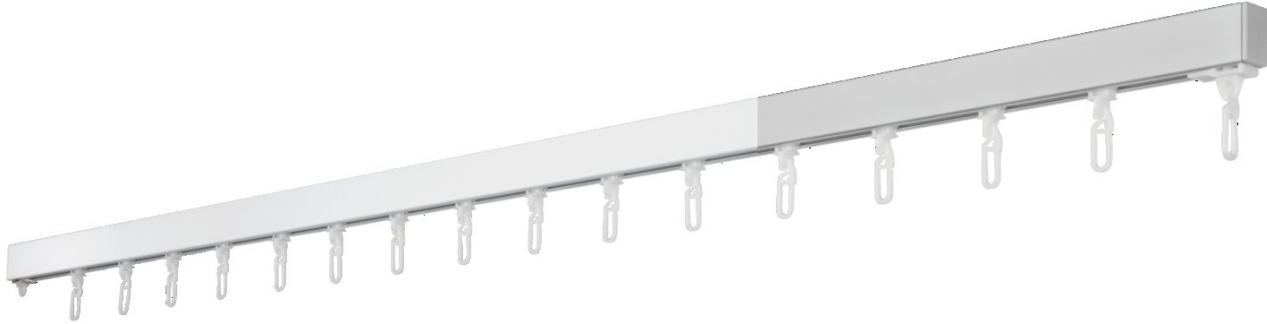

ALUMINUM RAILS 412 UNO

Extremely stable and versatile, also suitable for scooters

rassemblement

quilt
wall

max. curtain weight

8 kg

Rail colors

white (RAL 9016)
Natural anodized
aluminum
RAL special painting on
request (at an additional
charge)

Bending radius (standard)

10 cm

cross-section