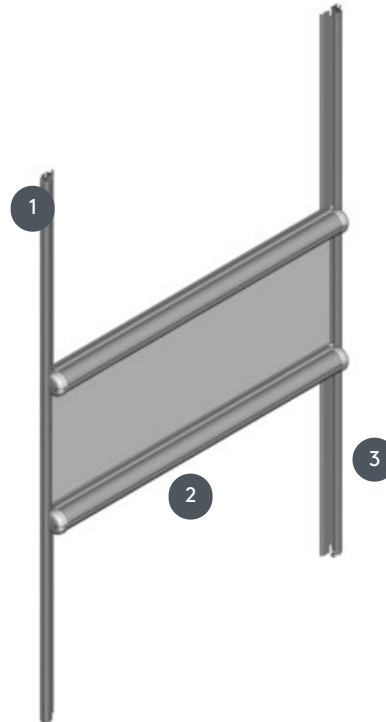

ROLLO GLRO-VOU

Nano roller blind with two cassettes for mounting directly on the glass panel.

- 1 Self-adhesive plastic strip in white (standard RAL 9016), grey (RAL 9006), black (RAL 9005) or any RAL coating on request
- 2 Operation by moving the two cassettes manually or, if desired, using a sliding bar (for an additional charge)
- 3 Side guide rails in white (standard RAL 9016), grey (RAL 9006), black (RAL 9005) or any RAL coating on request

rassemblement

With self-adhesive plastic strip directly onto the glass panel without drilling or screwing

min./max. dimensions

min. width 35 cm/max. width 120 cm
min. height 70 cm/max. height 220 cm
max. area 1.8 m²

waiter

simultaneously from top to bottom or from bottom to top by moving the cassette manually or with a sliding bar

Mechanical paints

standard white (RAL 9016)
grey (RAL 9006)
black (RAL 9005)
Any RAL coating is possible on request.