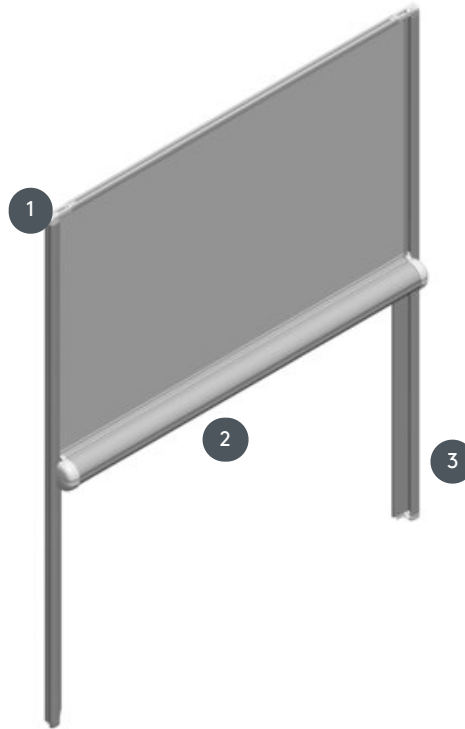

# ROLLO GLRO-V

Nano roller blind with a cassette for mounting directly on the glass panel.

- 1 Self-adhesive plastic strip in white (standard RAL 9016), grey (RAL 9006), black (RAL 9005) or any RAL coating on request
- 2 Operation by moving the cassette manually or, if desired, using a sliding bar (for an additional charge)
- 3 Side guide rails in white (standard RAL 9016), grey (RAL 9006), black (RAL 9005) or any RAL coating on request

## rassemblement

With self-adhesive plastic strip directly onto the glass panel without drilling or screwing

## min./max. dimensions

min. width 35 cm/max. width 120 cm  
min. height 40 cm/max. height 140 cm  
max. area 1.7 m<sup>2</sup>

## waiter

from top to bottom by moving the cassette manually or with a sliding bar