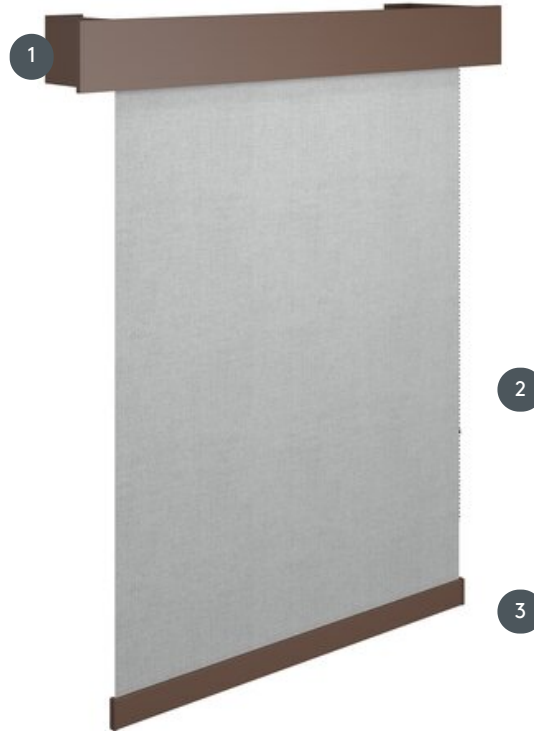

ROLLO CUBUS-U

Chain roller blind with 80 mm CUBUS aluminum cover and matching bottom strip (35 x 9 mm).

- ① Anodized or color-painted aluminum bracket and panel
- ② Metal chain (matching the color of the straps), can be operated either left or right
- ③ Anodized aluminum base strip or painted to match the supports, aluminum end caps

rassemblement

wall

min./max. dimensions

min. width 20 cm/max.
width 300 cm
max. height 350 cm
max. area 9 m²

shaft diameter

50mm

waiter

with metal ball chain on the sides (matching the color of the straps)