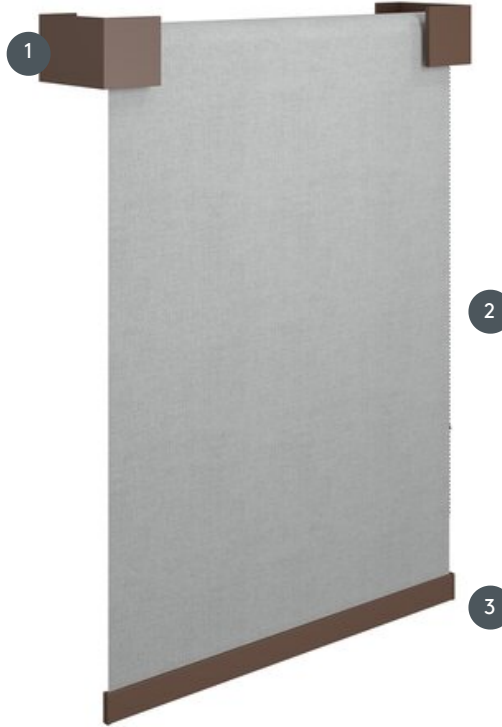

# ROLLO CUBUS-L

Chain roller blind with CUBUS-L supports (130 x 80 x 80 mm) made of aluminum and matching base strip (35 x 9 mm).

- 1 Anodized or color-painted aluminum support
- 2 Metal chain (matching the color of the straps), can be operated either left or right
- 3 Anodized aluminum base strip or painted to match the supports, aluminum end caps

## rassemblement

ceiling or wall

## min./max. dimensions

min. width 20 cm/max.  
width 300 cm  
max. height 350 cm  
max. area 9 m<sup>2</sup>

## waiter

with metal ball chain on the sides (matching the color of the straps)