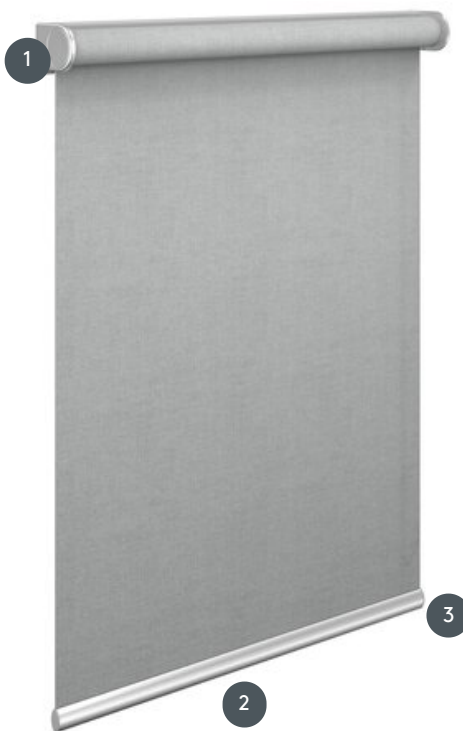

ROLLO LRDERO-S

Design balance blind (LiteRise) with metal design support, standard with mounting profile, operated by hand (by moving the bottom bar).

- 1 Metal design carrier (anodized or color-painted surface), with mounting profile for clip mounting as standard
- 2 Manual operation by moving the visible bottom bar
- 3 Outer base, anodized or color-painted surface

rassemblement

ceiling or wall

min./max. dimensions

min. width 60 cm/max. width 250 cm

max. height 180 cm - with system width 60 cm, otherwise max. height 250 cm

max. area 6 m²

shaft diameter

37mm