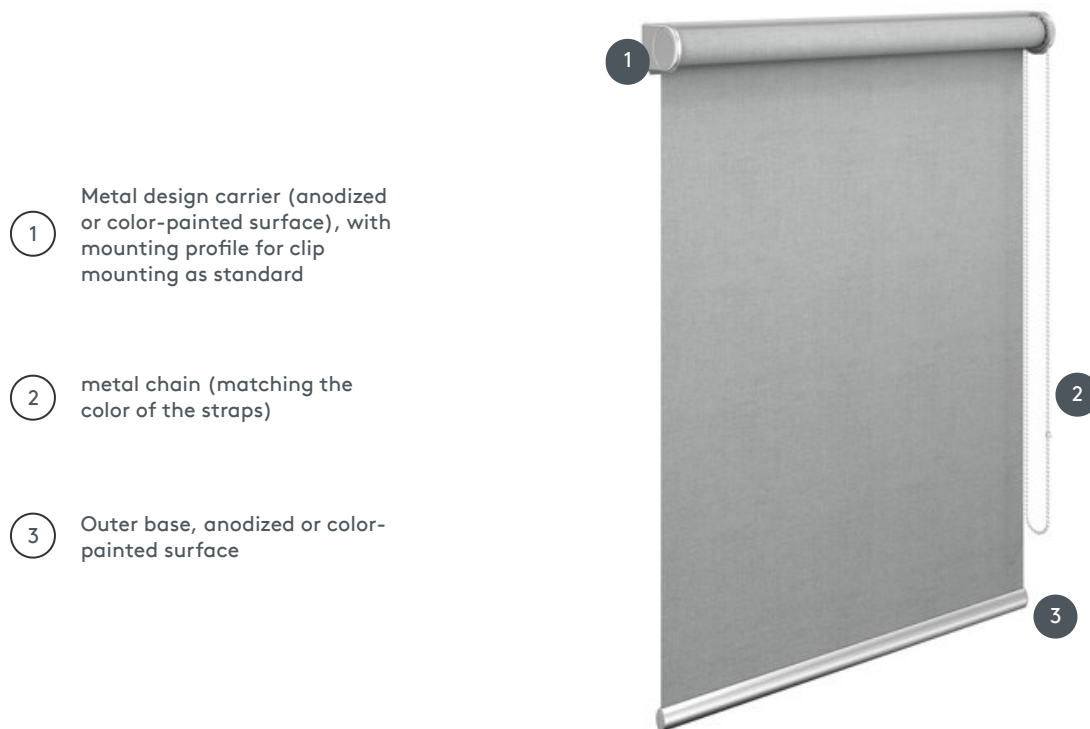

# ROLLO KKDERO-S

Design chain roller blind with metal design straps, standard with mounting profile, with metal chain (color matching the carrier).

- 1 Metal design carrier (anodized or color-painted surface), with mounting profile for clip mounting as standard
- 2 metal chain (matching the color of the straps)
- 3 Outer base, anodized or color-painted surface

## rassemblement

ceiling or wall

## min./max. dimensions

min. width 35 cm/max.  
width 250 cm  
max. height 300 cm  
max. area 7 m<sup>2</sup>

## waiter

with metal ball chain on the  
sides (matching the color of the  
straps)