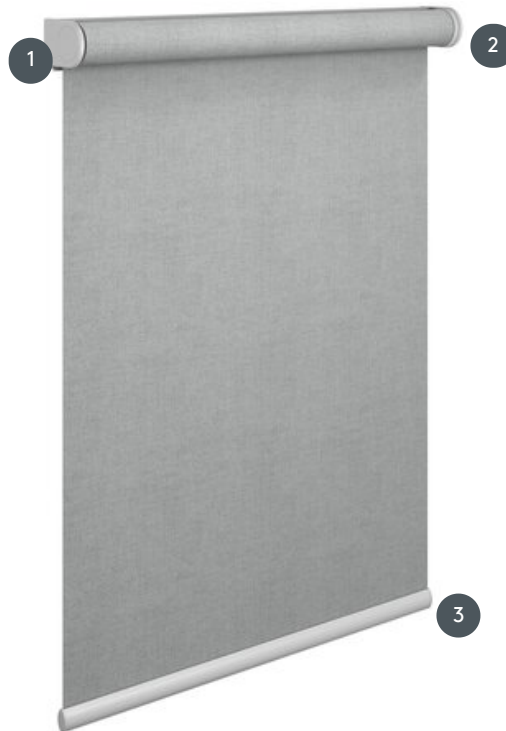

ROLLO ELRO-S

Electric roller blind with metal supports and plastic cover caps, mounting profile as standard, motorization of your choice (24V or with battery).

- 1 Metal carrier with plastic cover caps, with mounting profile for clip mounting as standard
- 2 Operation with electric motor, motor side either left or right
- 3 Outer base in white (standard), gray (natural anodized aluminum) or black

rassemblement

ceiling or wall

min./max. dimensions

min. width 64 cm
(depending on engine also
60 cm and 40 cm)/max.
width 250 cm

max. height 280 cm
(depending on engine also
300 cm)

max. area 7.5 m²

shaft diameter