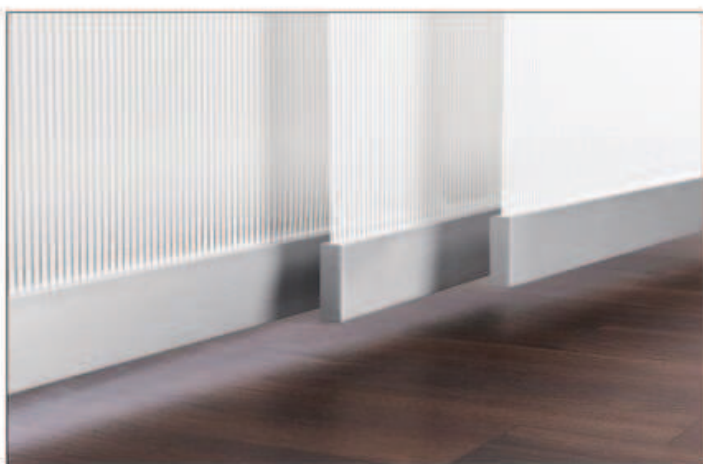

PANEL CURTAIN 44010 (AUSSENLIEGENDE BESCHWERUNG)

The panel trolley is available in 3 different versions. Panel trolley with an internal weighting strip, with an external safety strip or without a weighting strip. The panel trolley is suitable for the Interstil "F1" panel curtain rail.

Colours External weighting strip

50 white
77 stainless steel
79 aluminum
70 chrome

Realisation

Panels connected (7cm overlap)

freely moveable