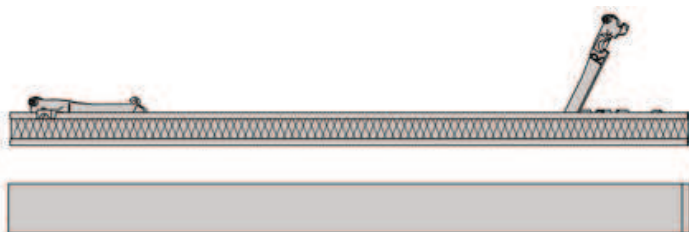

PANEL CURTAIN 44010 (AUSSENLIEGENDE BESCHWERUNG)

The panel trolley is available in 3 different versions. Panel trolley with an internal weighting strip, with an external safety strip or without a weighting strip. The panel trolley is suitable for the Interstil "F1" panel curtain rail.

Variants

Trolley with internal weighting strip (item no. 44020)

Trolley with external weighting strip (Item No. 44010)

Trolley without weight strip (item no. 44030)

Panel carrier width

60 cm
80 cm
100 cm
120 cm

Colours External weighting strip

50 white
77 stainless steel
79 aluminum
70 chrome

Realisation

Panels connected (7cm overlap)

freely moveable