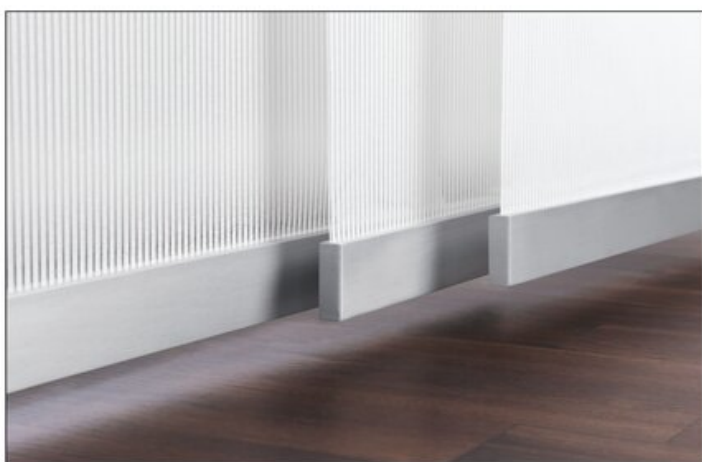

# PANEL CURTAIN 44010 (AUSSENLIEGENDE BESCHWERUNG)

The panel trolley is available in 3 different versions. Panel trolley with an internal weighting strip, with an external safety strip or without a weighting strip. The panel trolley is suitable for the Interstil "F1" panel curtain rail.

## version

Panels connected (7cm overlap)

freely moveable