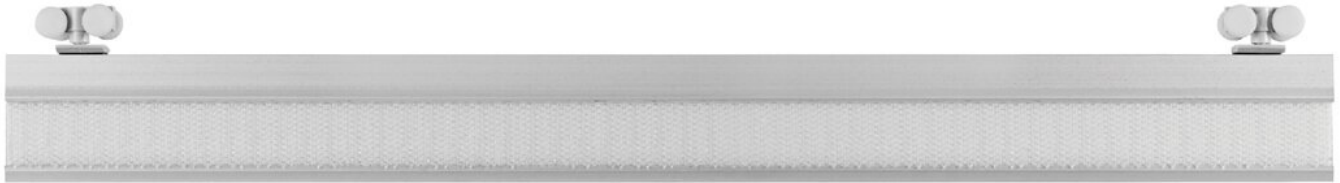

PANEL CURTAIN WG-IL

The HOME panel trolley for the "HOME" panel curtain rail is available with an internal weighting strip (WG-IL), with an external weighting strip (WG-AL) or without a weighting strip (WG-OL).

variants

Panel carriage width

Internal complaint strip colors

Trolley with internal aluminum weighting strip (WG-IL)

50 cm
60 cm
70 cm
80 cm
90 cm
100 cm
110 cm
120 cm

Weiss
alu
Plexi

Wagon with external aluminum weighting strip (WG-AL)

Wagon without complaint bar (WG-OL)