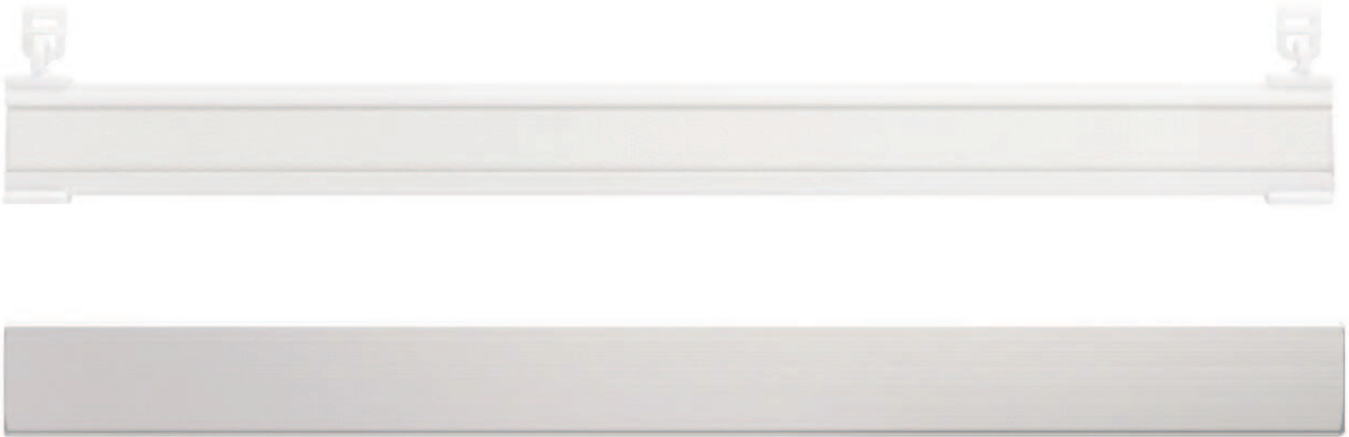

PANEL CURTAIN FOX-IL

The FOX panel trolley for the "HOME" panel curtain rail is available with an internal weighting strip (FOX-IL), with an external weighting strip (FOX-AL) or without a weighting strip (FOX-WAG).

Variants	Panel carrier width	Colours Internal weighting strip
Trolley with internal weighting strip (FOX-IL)	30 cm 40 cm 50 cm	
Trolley with external weighting strip (FOX-AL)	60 cm 70 cm	
Wagon without complaint bar (FOX-WAG)		

product.pdf.good-to-know.headline

Trolley can be retrofitted with internal aluminum weighting strip in white or aluminum.