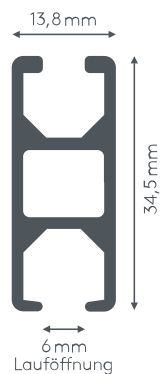

ALUMINUM RAILS

458 PRAXIS

Universal cabin and room divider profile that can be suspended up to 200 cm from the ceiling

Mounting	Max. curtain weight	Rail colours	Bending radius (standard)
ceiling wall	11 kg	white (RAL 9016) black (RAL9005) Natural anodized aluminum RAL special painting on request (at an additional charge)	12 cm

cross-section

You can find further information at leha.at
Project-related special designs available on request.
All values are manufacturer's specifications, production-related fluctuations are possible.
Stand 16.04.2026